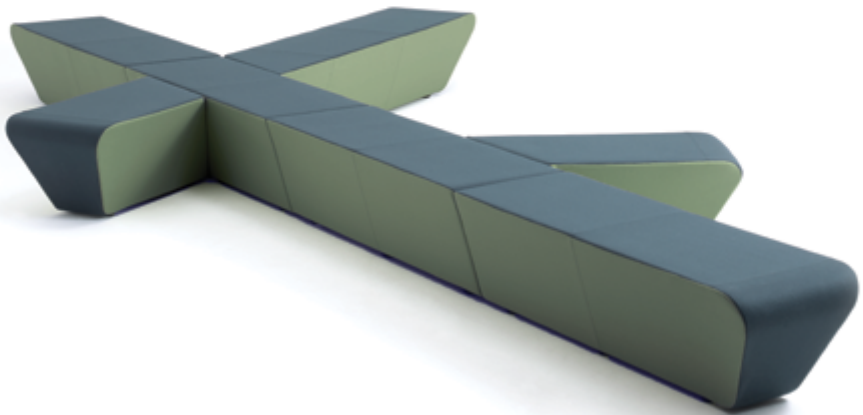

Hightower™

Runway Bench System

Like your favorite building blocks as a child, Runway offers creative freedom and design flexibility, and is widely versatile when creating a seating area in public spaces. Create a visually striking composition that easily adapts to any open environment.

Configure It Out

Using only six unique pieces, Runway can transform from a simple bench into a sweeping geometric formation. The straight lines and angular components contribute beautifully to a modern aesthetic and can be customized even further with the use of contrasting fabrics and stitching.

An Ideal Landing Spot

Come in for a smooth landing on Runway. The perfect touch-down location for large public spaces, the extending pieces allow for users to visit in groups or to find a solo space for themselves. Ideal in waiting areas, lobbies, and educational spaces, people won't mind the wait when they're seated here.

Driven by Detail

The design of the angled sides merges aesthetics and function, offering a dynamic expression while allowing users to easily stand up from the seat.

Configurable inspirations below.

C1

C2

C4